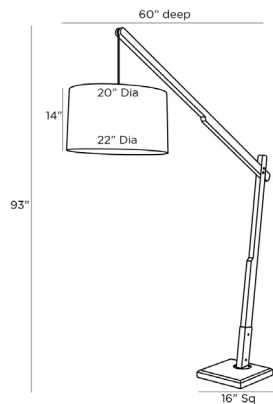

ARTERIOS

SARSA FLOOR LAMP

75006-869
 H: 93 IN, W: 23 IN, D: 60 IN
 Ebony Teak, Travertine
 Contract Suitable As Is

Architectural brilliance is realized in this industrial-inspired floor lamp. The towering, fixed-angle Sarsa is constructed with an ebonized wood arm mounted onto a natural travertine base. A black cloth cord runs along the length of the piece, with suspension points at different heights. The extra length can be wrapped around the mounted anchor on the side. The lamp is fitted with an off-white linen drum shade with

APPEARANCE

Material	Cotton, Linen, Travertine, Wood
Material Type	Teak
Finish	Ebony, Natural, Off-White
Finish Will Vary	true
Top Coat/Sealant	false

DIMENSIONS

Shade	Top: 22.00 IN, Dia: 23.00 IN, Side: 14 IN
Foot Print	W: 16 IN, D: 16 IN

WIRING

Rating	Indoor Only
Tilt Test	10 Degrees - AU
Cord	12 FT, Black Cloth, SPT-2
Socket	1, Black, Type A - E26
Switch	Full Range Dimmer, On Line
Maximum Watt	150
Voltage	110-120 V

COMPLIANCY

RoHS	true
------	------

SHIPPING

Product Weight	62 LBS
Gross Weight 1	80 LBS
Gross Weight 2	5 LBS
Shipping Box 1	H: 78 IN, L: 21 IN, W: 21 IN
Shipping Box 2	H: 18 IN, L: 27 IN, W: 27 IN

ADDITIONAL INFO

Shade Shape	Round
Shade Trim	Rolled Edges
Shade Type	Hardback